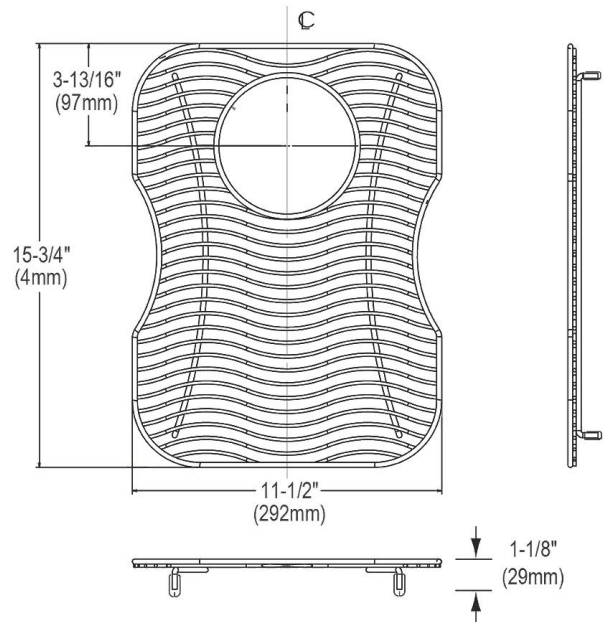

PART: _____ QTY: _____

PROJECT: _____

CONTACT: _____

DATE: _____

NOTES: _____

APPROVAL: _____

In keeping with our policy of continuing product improvement, Elkay reserves the right to change product specifications without notice. Please visit elkay.com for the most current version of Elkay product specification sheets. This specification describes an Elkay product with design, quality, and functional benefits to the user. When making a comparison of other producers' offerings, be certain these features are not overlooked.